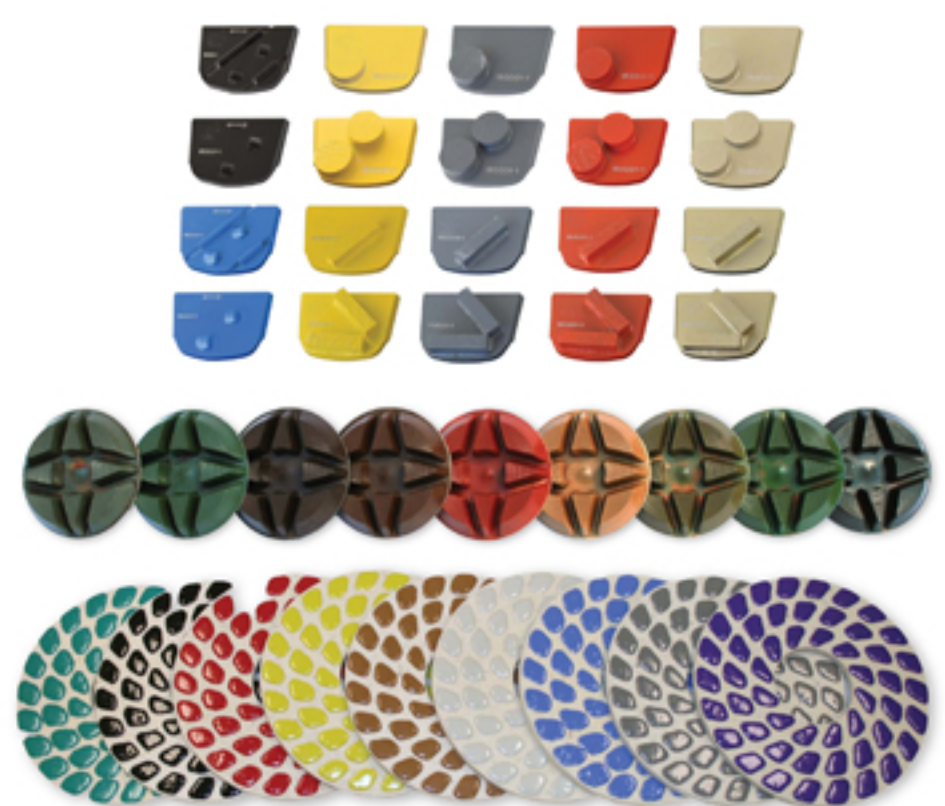

NOW AVAILABLE

at

GranQuartz™
Canada Inc.

FLOOR MACHINES

LAVINA DUST EXTRACTORS

SEGMENTS & POLISHING PADS

A large variety of models are available.
Call us for more information.

Contact your Products and Solutions Specialist
800 520-7223 or info@granquartz.ca