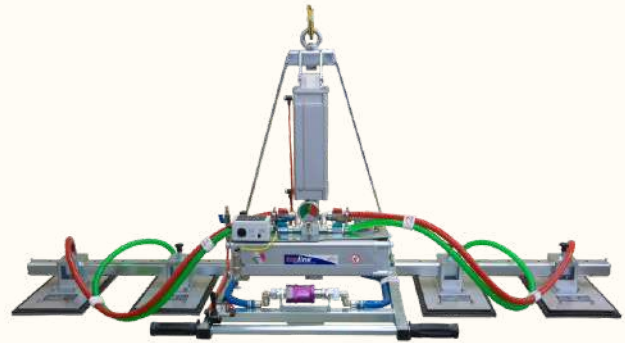

MANZELLI TOP 4P/500kgs VACUUM LIFTER

- Powered by Air Venturi System 50.8 psi, 3.2 cfm
- Capacity 500Kg (1,100lbs.) vertical/horizontal
- Aluminium vacuum tank
- Power vertical/horizontal tilt from 0-90°
- Automatic safety alarm with sound and lights indicate insufficient vacuum power

Stock No. 490500

~~$ 7599.99~~
$ 6459.99

DISCOUNT
15%