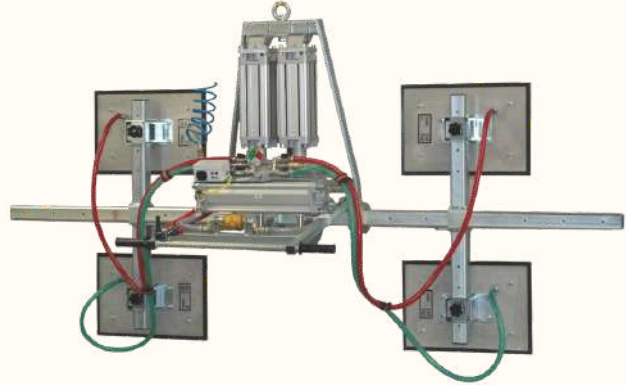

Manzelli Top Line Vacuum Lifter 4P/1000Kg

- Powered by Air Venturi System 50.8 psi, 3.2 cfm
- Capacity 1,000Kg (2,200lbs.) vertical/horizontal
- Aluminium vacuum tank
- Power vertical/horizontal tilt from 0-90°
- Automatic safety alarm with sound and lights indicate insufficient vacuum power

Stock No. 490510

~~$9199.99~~
$7819.99

DISCOUNT
15%

GranQuartz
Canada Inc.

VALID FROM **APRIL 1ST THROUGH JUNE 30TH**

Discounts cannot be combined with other promotions. Discounts apply to account holders only and availability is while quantities last.

CONTACT US

- ✉ info@granquartz.ca
- ☎ 1 800 520-7223
- 📍 137 Rue Junction, Stanstead