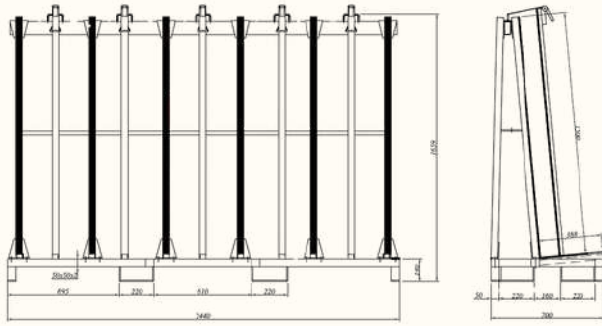

Aardwolf L-Frame Transport Rack V2

- Heavy-duty steel construction
- Rubber-lined frame for slab protection
- Forklift lifting brackets
- Rubber-faced uprights with tie-downs
- 4 locking uprights included
- Base width: 15.25" (388 mm)
- Capacity: 5,500 lbs

Stock No.	Size	Regular Price	Promo
750067	6ft. (L=78,75" x W=27,5" x H=65, 25")	~~$1499.99~~	$1199.99 DISCOUNT 20%
750068	8ft. (L=96" x W=27,5" x H=65,25")	~~$1999.99~~	$1499.99 DISCOUNT 25%

Aardwolf © Forklift Boom

Stock No. 750038

- Telescoping 2-section rectangular tube steel construction
- Boom extension design prevents complete pull-out
- Forklift Capacity: 2 or 2.5 ton
- Extension Range: 1.5 m – 2.6 m (2 x 550 mm increments)
- Fork Pockets: 6" x 11/16" (375 mm center-to-center)
- Capacity (Retracted → Extended): 3,300 lb → 1,100 lb

DISCOUNT
10%

~~-$ 1199.99~~
$ 1079.99