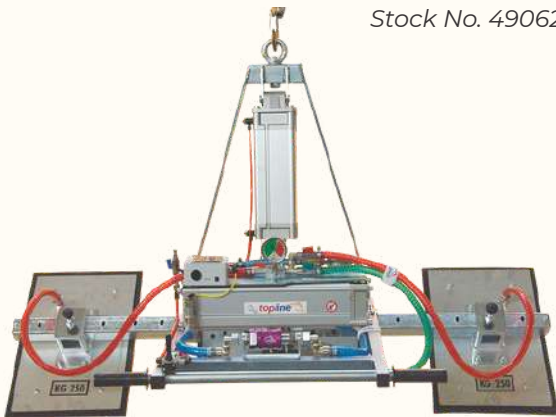

Stock No. 490500

~~\$ 7599.99~~
\$ 6459.99

DISCOUNT
15%

Manzelli Top Line Vacuum Lifter 3P/625Kg

Stock No. 490625

- Powered by Air Venturi System 50.8 psi, 3.2 cfm
- Capacity 625Kg (1,375lbs.) vertical/horizontal
- Aluminium vacuum tank
- Power vertical/horizontal tilt from 0-90°
- Automatic safety alarm with sound and lights indicates insufficient vacuum power